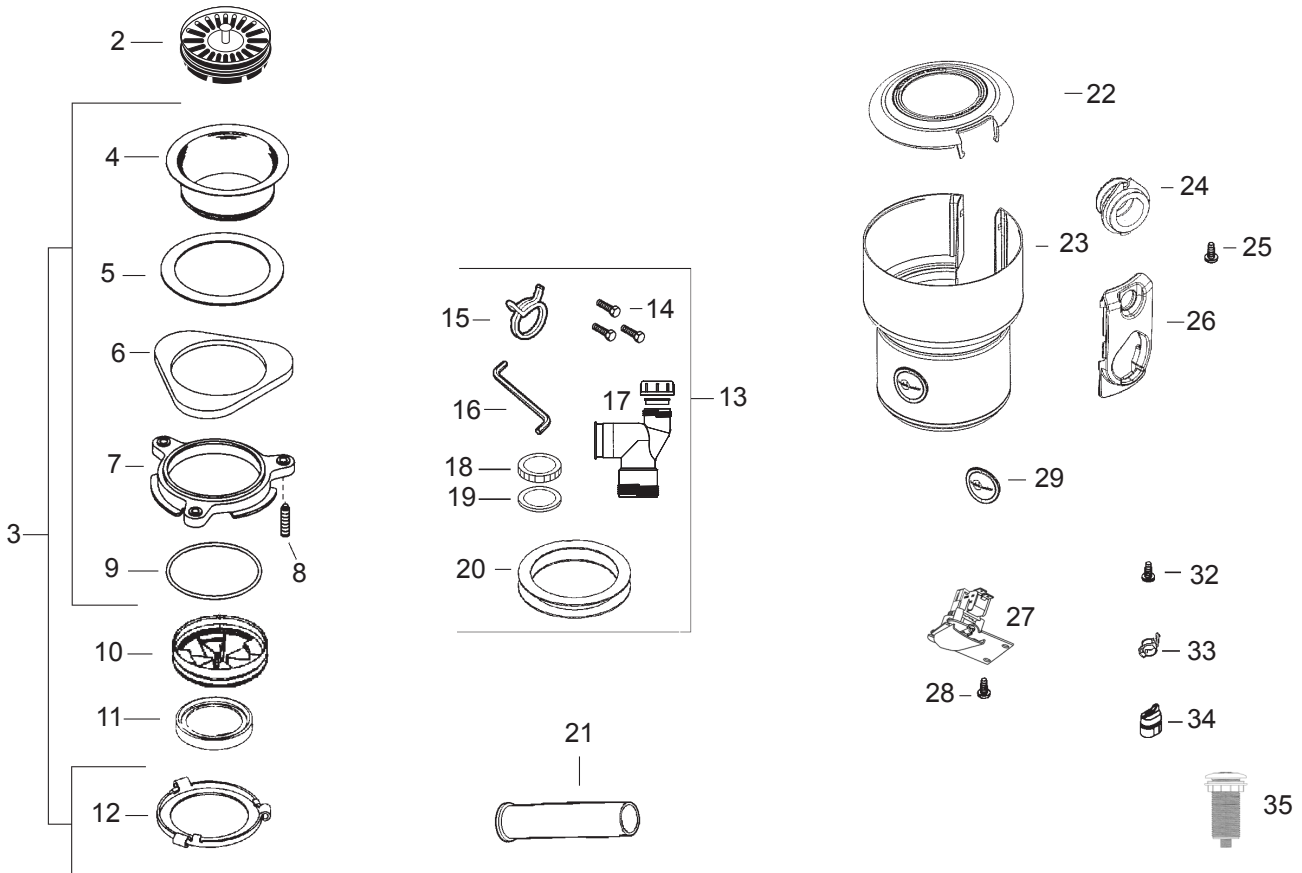

# International Evolution Model 200™

200-1	UK	.75 HP	220-240V	50 HZ
200-2	EUR	.75 HP	220-240V	50/60 HZ
200-3	Aust/NZ	.75 HP	230-240V	50 HZ
200-4	Int'l	1 HP	120V	60 HZ
200-7	China	.75 HP	220-240V	50 HZ

Warranty:	6 Year Warranty
Production Date:	06/2009
Engineer Number:	75275/A, B, C, J

**ORDER BY PART NUMBER, NOT CODE NUMBER**

CODE NO.	PART NO.	NO. REQ.	DESCRIPTION	CODE NO.	PART NO.	NO. REQ.	DESCRIPTION
1	74552LZZ	1	Installation/Accessory Box For 200-1, 200-2, 200-4, 200-7 (Includes Codes 2-20 & 35)	21	75220	1	12" Discharge Tube (200-3 Only)
	74552MZZ	1	For 200-3 (Includes Codes 2-21 & 35)	22	73671	1	Trim Shell Cap
2	75265	1	Stopper Assembly	23	75280ZZ	1	Trim Shell (Includes Code 29)
3	03173ED	1	Mounting Assembly (Includes Codes 4-9 & 12)	24	75499	1	Flex Coupler
4	10025P	1	Sink Flange	25	74129	1	Screw
5	01160	1	Fiber Gasket	26	73701	1	Boot
6	05150E	1	Backup Flange	27	72647A	1	Terminal Cover Assembly
7	05141	1	Mounting Flange	28	75567	1	Screw, 200-1, 2, 3, 7
8	74999	3	Backup Screws		75567A	1	Screw, 200-4
9	05166	1	Snap Ring	29	73786	1	Trim Shell Badge
10	74681A	1	Sink Baffle	30	75600	1	Cord Assy, 200-1 (Not Shown)
11	74054	1	Mounting Gasket		75601	1	Cord Assy, 200-2 (Not Shown)
12	05298	1	Body Flange		75602	1	Cord Assy, 200-3 (Not Shown)
13	75268	1	Installation Kit (Includes Codes 14-20)		72180	1	Cord Assy, 200-4 (Not Shown)
14	N/A	1	Kit (3 short screws)		75603	1	Cord Assy, 200-7 (Not Shown)
15	74701	1	Spring Clamp	31	75266	1	ICU Manual, 200-1 (Not Shown)
16	04577	1	Wrench		75283	1	ICU Manual, 200-2 (Not Shown)
17	N/A	1	Tailpipe		75266	1	ICU Manual, 200-3 (Not Shown)
18	N/A	1	Nut		75305	1	ICU Manual, 200-4 (Not Shown)
19	N/A	1	Seal		75283	1	ICU Manual, 200-7 (Not Shown)
20	08763	2	Gasket, Sink Flange	32	02466C	1	Screw, Ground, 200-1, 2, 3, 7
					02466A	1	Screw, Ground, 200-4
				33	73404	1	Guard, Overload, 200-1, 2, 3, 7
				34	70666	1	Bushing, 200-4
					70667	1	Bushing, 200-1, 2, 3, 7
				35	75430	1	Air Switch Transmitter Assy